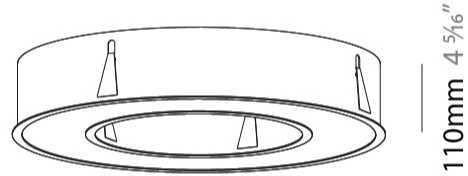

GENERAL

Series: Glorious
Subseries: Glorious
Brand: Prolicht
Division: Architectural
Mounting Type: Recessed
Mounting Location: Ceiling
Subcategory: Ambient

PHYSICAL

Shape: Round
Diameter (mm): 770
Diameter (in): 30 ⁵/₁₆
Height (mm): 110
Height (in): 4 ⁵/₁₆
Min. Recessing Depth (mm): 120
Min. Recessing Depth (in): 4 ³/₄
Light Distribution: Direct
Weight (kg): 9.285
Weight (lbs): 20.47
Diffuser: PMMA - Opal or Micro-Prism
Fixture Finish: SSR / BKV / CWI / CRY / HAB / UFT / ITA / RUA / FTG / MYG / LOD / PUS / FRO / FUP / KIA / POP / BLS / SPG / MEY / GOH / GUM / CHC / COM / ABZ / JAG / OBR / MOS / ROR
Fixture Material: Aluminum
Cut-out Measurements: 760mm / 29 15/16" x 440mm / 17 5/16"

ELECTRICAL

Lamp Type: LED (Zhaga Standard)
Input Wattage (W): 30
Total Output Wattage (W): 24 / 19.2 (3500K)
Dimming: Non-Dimming / Phase Dimming (120Vac only) / 0-10V Dimming
Driver Included: Yes
Driver Location: Integrated
Driver Type: Constant Current - 120 / 277Vac
Driver Class: Class 2
Input Voltage (V): 120 - 277
Constant Current (MA): 350 / 600 (3500K)

LED

Color Temperature (°K): 3000 / 3500 / 4000
Max. Delivered Lumen (lm): 2770 / 2862 / 2920
CRI: >80 CRI
Efficiency (%): 65
Lamp Life (hrs): 50000

OPTICAL

RATINGS AND CERTIFICATIONS

Certified By: Certified for North American Standards
IP rating: IP20

Ø 428mm 16 ⁷/₈ "

Ø 770mm 30 ⁵/₁₆ "

110mm 4 ⁵/₁₆ "

760mm x 440mm
29 ¹⁵/₁₆" x 17 ⁵/₁₆"

120mm
4 ³/₄"

10 - 15mm
³/₈" - ⁹/₁₆"